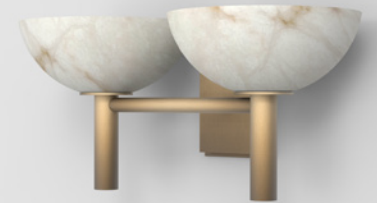

Trento Alabaster Chandelier 2 BLK

Porta Alabaster Flush Mount Large BLK

Porta Alabaster Flush Mount Large BB

Porta Alabaster Sconce BLK

Porta Alabaster Sconce BB

PORTA

Domo Alabaster Sconce BB

Domo Alabaster Sconce BLK

Domo Alabaster Half Sconce BB

Domo Alabaster Half Sconce BLK

PRATO

Prato Sconce BLK

Prato Sconce BLK

Prato Sconce BB

Prato Sconce 2 BLK

Prato Sconce 2 BB

Prato Alabaster Sconce BLK

Prato Alabaster Sconce BB

Prato Alabaster Sconce 2 BLK

Prato Alabaster Sconce 2 BB

Prato Pendant 2 BB

Prato Alabaster Pendant 2 BB

Prato Pendant 2 BLK

Prato Alabaster Pendant 2 BLK