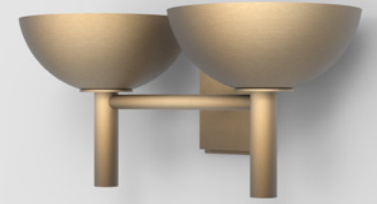

Trento Alabaster Chandelier 2 BLK

Porta Alabaster Flush Mount Large BLK

Porta Alabaster Flush Mount Large BB

Porta Alabaster Sconce BLK

Porta Alabaster Sconce BB

PORTA

Domo Alabaster Sconce BB

Domo Alabaster Sconce BLK

Domo Alabaster Half Sconce BB

Domo Alabaster Half Sconce BLK

PRATO

Prato Sconce BLK

Prato Sconce BLK

Prato Sconce BB

Prato Sconce 2 BLK

Prato Sconce 2 BB